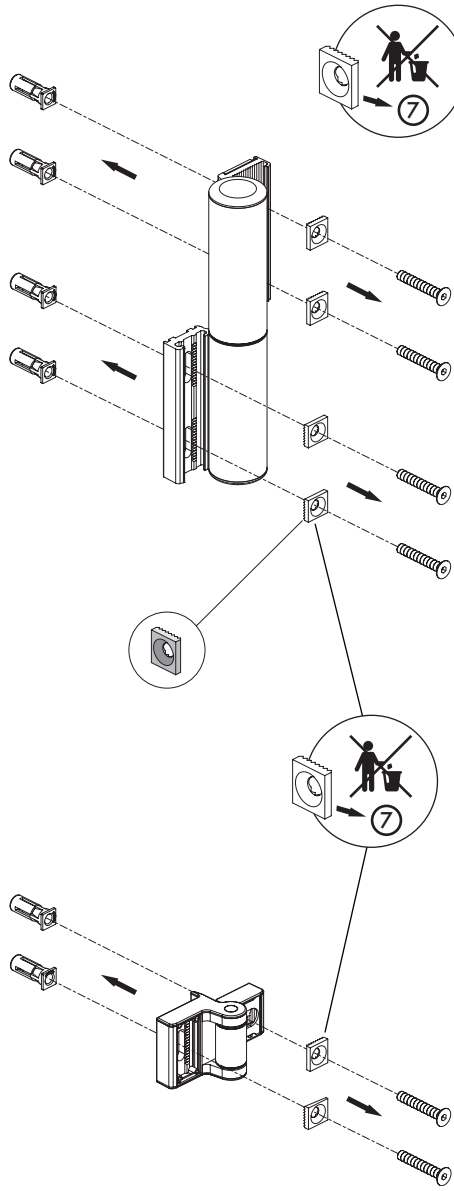

LOCINOX USA

LIVE CHAT
www.locinoxusa.com

877-LOCINOX

help@locinoxusa.com

www.locinoxusa.com/clb-tiger

② ALIGN BRACKETS

min. 5/8" - max. 1-5/16"
min. 16 mm - max. 33 mm

min. 1-3/4"
min. 45 mm

5-1/8"
130 mm

4x

③ DRILL HOLES FOR BRACKETS

6x

HEX 5mm

Ø3/16"
Ø5mm

④ DRILL HOLES FOR BRACKETS

Ø7/16"
Ø11 mm

⑤ ATTACH BRACKETS TO FRAMES

HEX
5mm

⑥ REMOVE EXISTING HINGE/CLOSER BOLTS

HEX
5mm

⑦ INSTALL HINGE/CLOSER ON BRACKETS

HEX
5mm

pictures@locinox.com

**SUCCESSFUL
INSTALLATION?**
Please send us your
pictures & videos