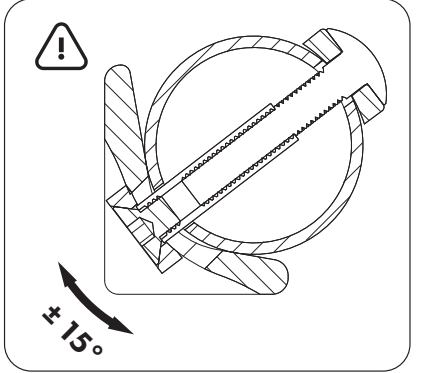

LOCINOX USA

LIVE CHAT
www.locinoxusa.com

877-LOCINOX

help@locinoxusa.com

www.locinoxusa.com/clb-tiger

② ALIGN BRACKETS

min. 5/8" - max. 1-5/16"
min. 16 mm - max. 33 mm

min. 1-3/4"
min. 45 mm

5-1/8"
130 mm

4x

③ DRILL HOLES FOR BRACKETS

6x

HEX 5mm

Ø3/16"
Ø5mm

④ DRILL HOLES FOR BRACKETS

Ø7/16"
Ø11 mm

⑤ ATTACH BRACKETS TO FRAMES

HEX
5mm

⑥ REMOVE EXISTING HINGE/CLOSER BOLTS

HEX
5mm

⑦ INSTALL HINGE/CLOSER ON BRACKETS

HEX
5mm

pictures@locinox.com

**SUCCESSFUL
INSTALLATION?**
Please send us your
pictures & videos