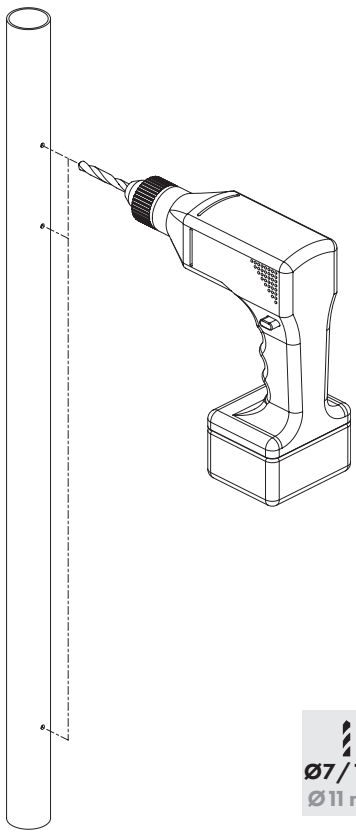

LOCINOX USA

LIVE CHAT
www.locinoxusa.com

877-LOCINOX

help@locinoxusa.com

www.locinoxusa.com/clb-tiger

② ALIGN BRACKETS

min. 5/8" - max. 1-5/16"
min. 16 mm - max. 33 mm

min. 1-3/4"
min. 45 mm

5-1/8"
130 mm

4x

③ DRILL HOLES FOR BRACKETS

6x

HEX 5mm

Ø3/16"
Ø5mm

④ DRILL HOLES FOR BRACKETS

Ø7/16"
Ø11 mm