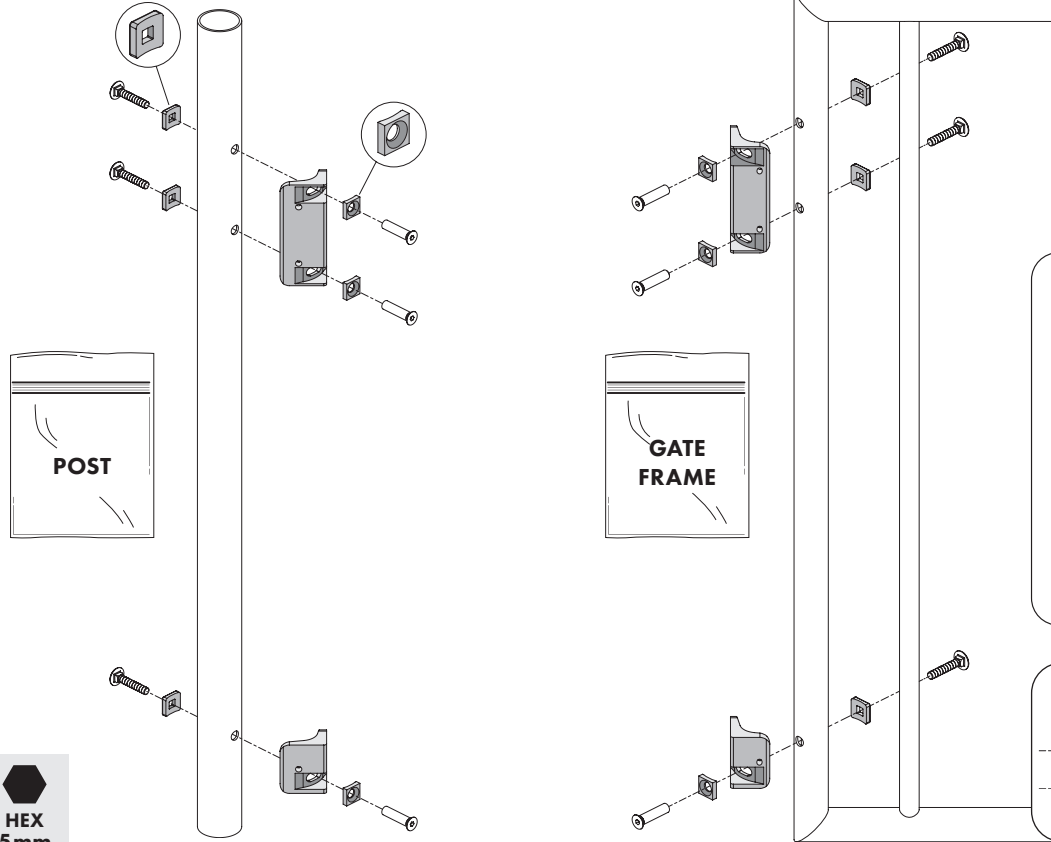

5-1/8"
130 mm

4x

③ DRILL HOLES FOR BRACKETS

6x

HEX 5mm

Ø3/16"
Ø5mm

④ DRILL HOLES FOR BRACKETS

Ø7/16"
Ø11 mm

⑤ ATTACH BRACKETS TO FRAMES

HEX
5mm

⑥ REMOVE EXISTING HINGE/CLOSER BOLTS

HEX
5mm

⑦ INSTALL HINGE/CLOSER ON BRACKETS

HEX
5mm

pictures@locinox.com

**SUCCESSFUL
INSTALLATION?**
Please send us your
pictures & videos