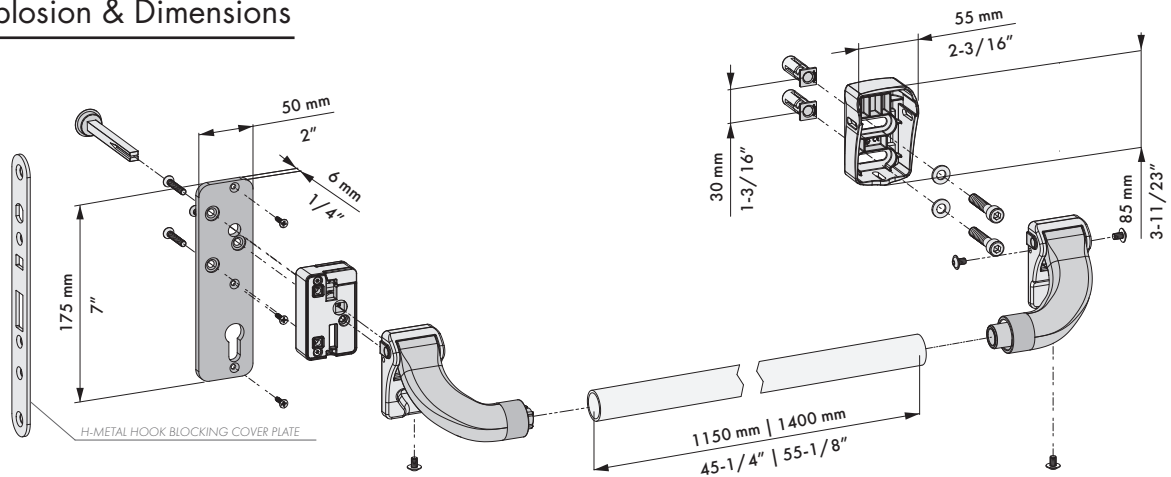

LOCINOX[®]

Let's make it better together

PUSHBAR-H: INSTALLATION INSTRUCTION

① Explosion & Dimensions

* FOR H-METAL lock only

② Left or right turning gate

③ Mounting

LOCINOX
Let's make it better together