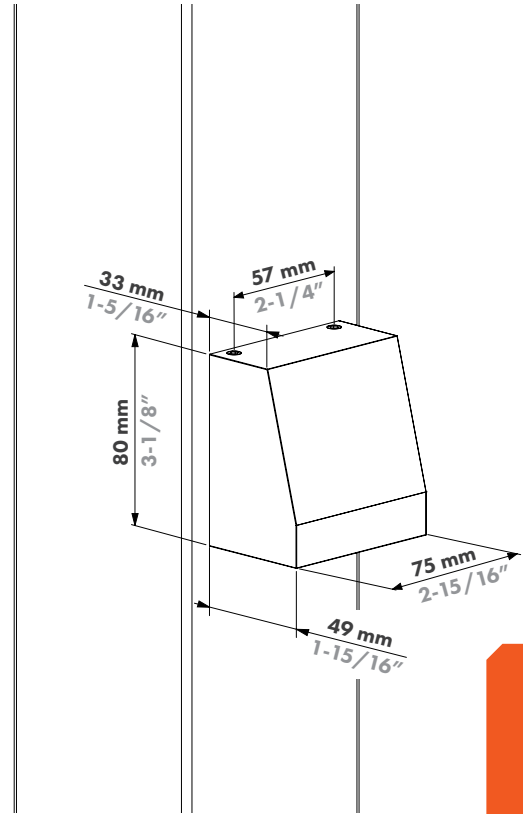

SCAN FOR
MORE INFO

LOCINOX

HEPTA75

What makes it special?

- Easy to install by everyone - technical or non-technical
- Fit for wall, post, and profile installation
- Daisy chaining possible
- Durable
- Tested in all kinds of weather conditions
- Aesthetical, timeless designs
- Available in a paintable version
- Interchangeable
- Versatile- can be combined with aluminium, steel, wood posts
- Easy and minimal gate preparation

Features

Lamp type:	LED
Lifetime:	50 000 h
Brightness:	230V AC version: 300 lumen 12-24V DC version: 270 lumen
Color temperature:	230V AC: 2700 K 12-24V DC: 2700 K
Color options:	Black Silver Anthracite Paintable
Outdoor rated:	IP65
IK rating:	IK06
Outdoor usage:	-30°C – 70°C 20-95% RH
Power consumption:	230V AC version: max 4.6W 12-24V DC version: max 3W
Beam Angle:	Ambient
Materials:	Aluminium, Engineered plastic
Certifications	CE

Find out more: locinox.com | help@locinox.com