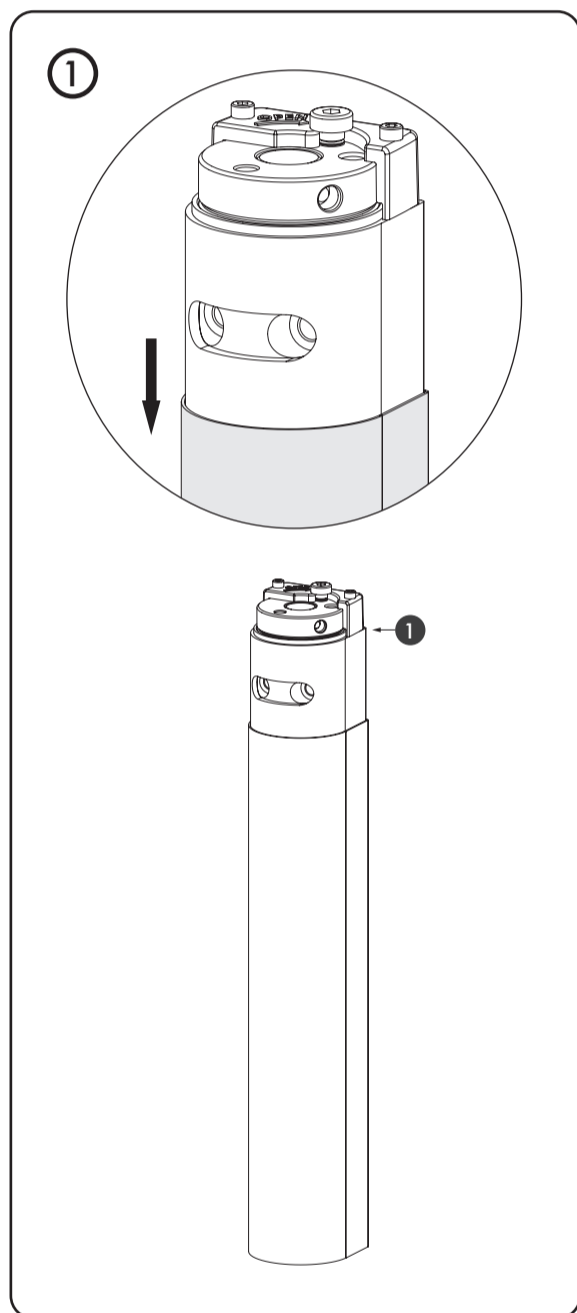

VERTICLOSE-2

Let's make it better together

LOCINOX	LOCINOX USA
LIVE CHAT www.locinox.com	LIVE CHAT www.locinoxusa.com
BE-HQ: +32 56 77 27 66 PL-CEE: +48 717 58 21 00	877-LOCINOX
help@locinox.com	helpusa@locinox.com
www.locinox.com/verticlose-2	www.locinoxusa.com/verticlose-2