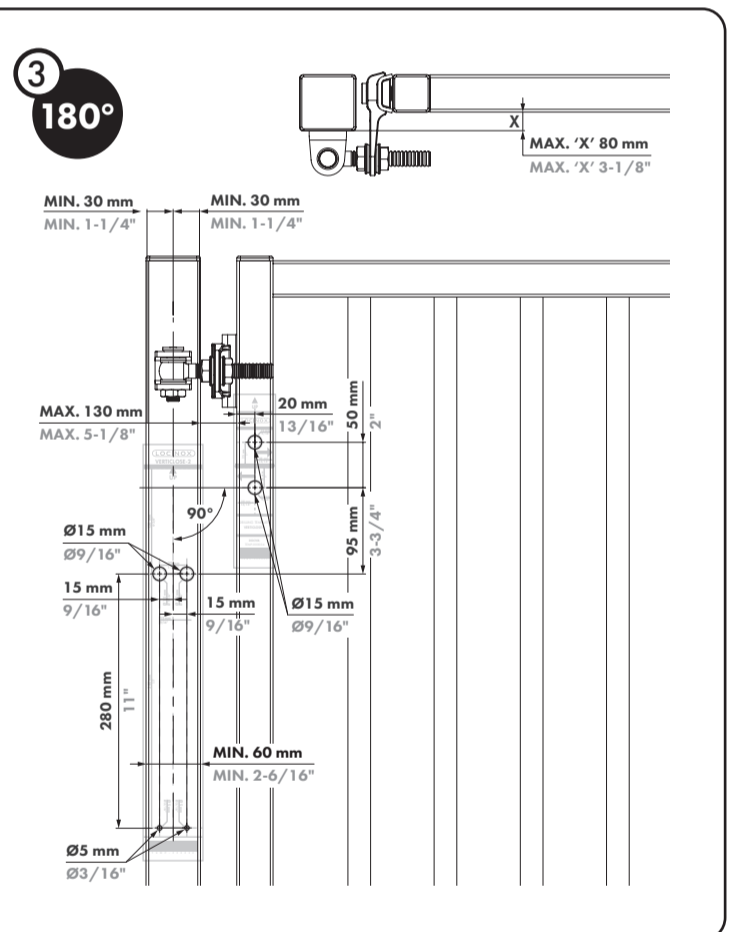

VERTICLOSE-2

Let's make it better together

LOCINOX	LOCINOX USA
LIVE CHAT www.locinox.com	LIVE CHAT www.locinoxusa.com
BE-HQ: +32 56 77 27 66 PL-CEE: +48 717 58 21 00	877-LOCINOX
help@locinox.com	helpusa@locinox.com
www.locinox.com/verticlose-2	www.locinoxusa.com/verticlose-2