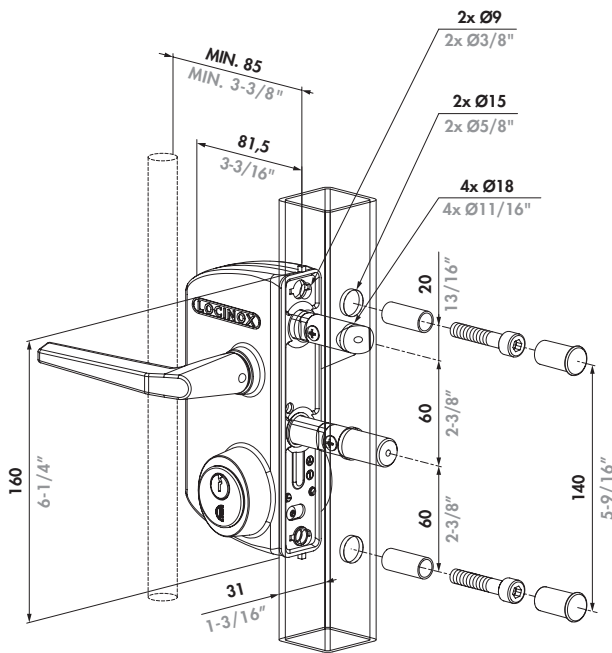

## LU LOCK

### ① Dimensions

### ② Change direction of day bolt

### ③ Throw dead bolt & key operated retraction day bolt