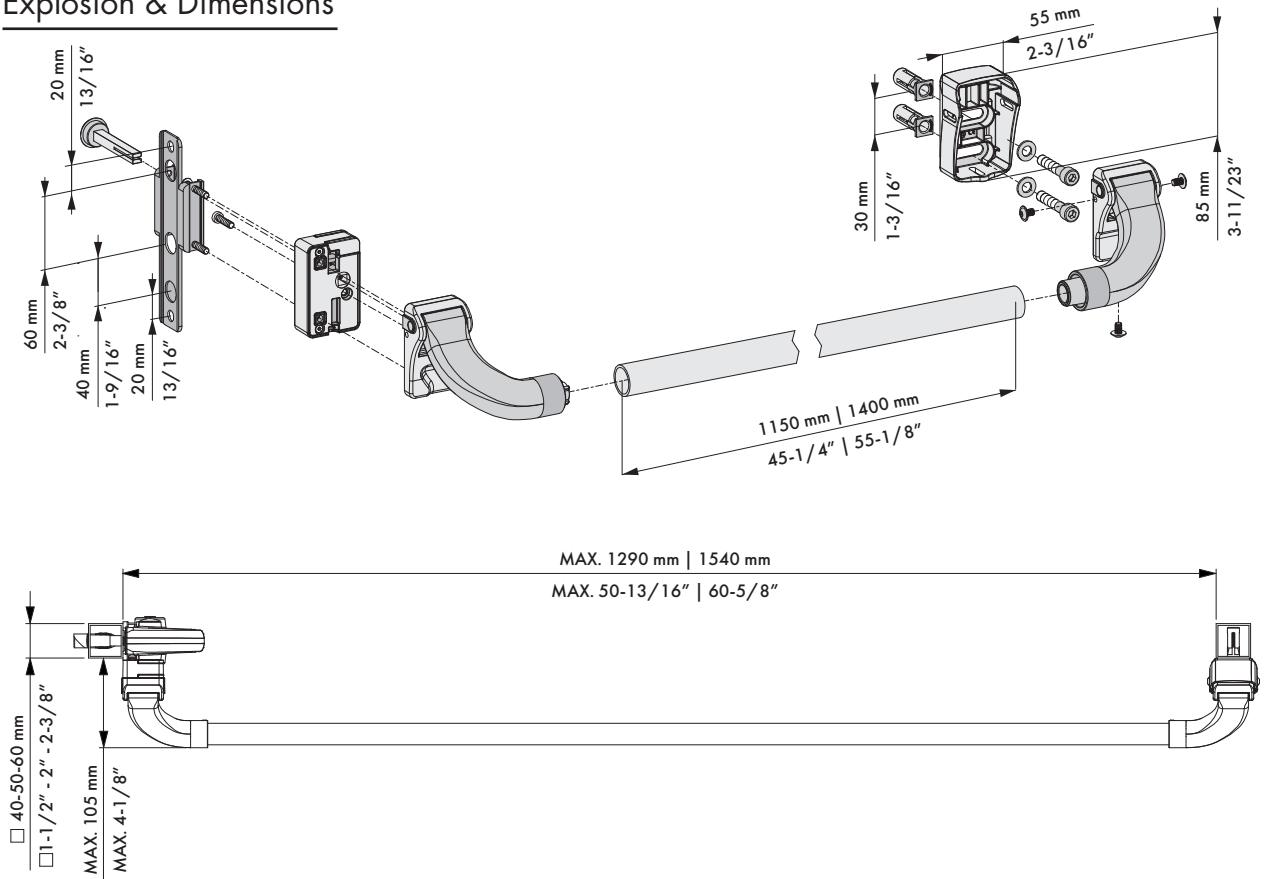

LOCINOX[®]

Let's make it better together

PUSHBAR-L: INSTALLATION INSTRUCTION

① Explosion & Dimensions

② Left or right turning gate

③ Mounting

LOCINOX
Let's make it better together

Doc. Nr.: MANU-000209