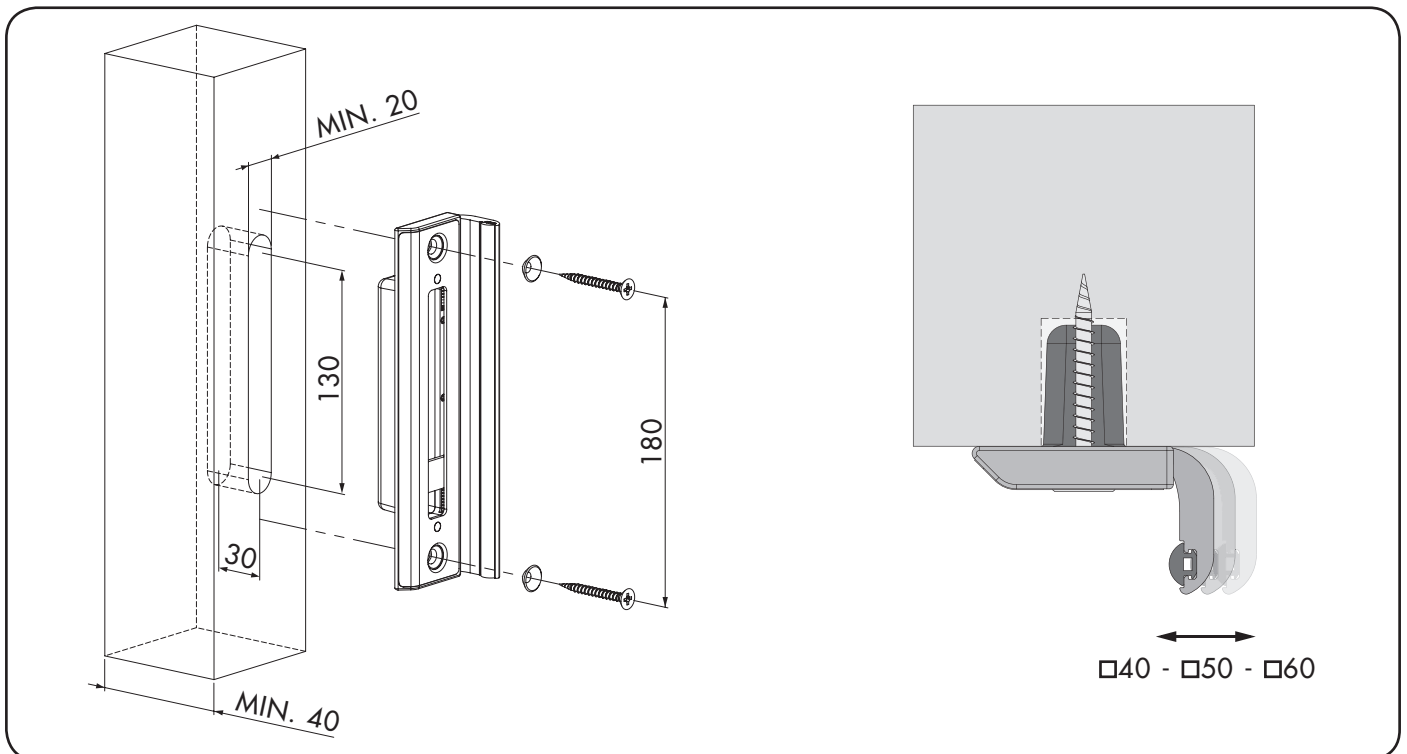

③ Key operated (B) & Throw (A)

④ H-WOOD lock & keep

⑤ SHKW: H-WOOD keep - Dimensions & profile adjustment

LOCINOX[®]
WWW.LOCINOX.COM

Doc. Nr.: MANU-000083

Locinox nv • Mannebeekstraat 21 • B-8790 Waregem • Belgium - Europe
Tel. +32 (0)56 77 27 66 • Fax. +32 (0)56 77 69 26 • E-mail: locinox@locinox.com