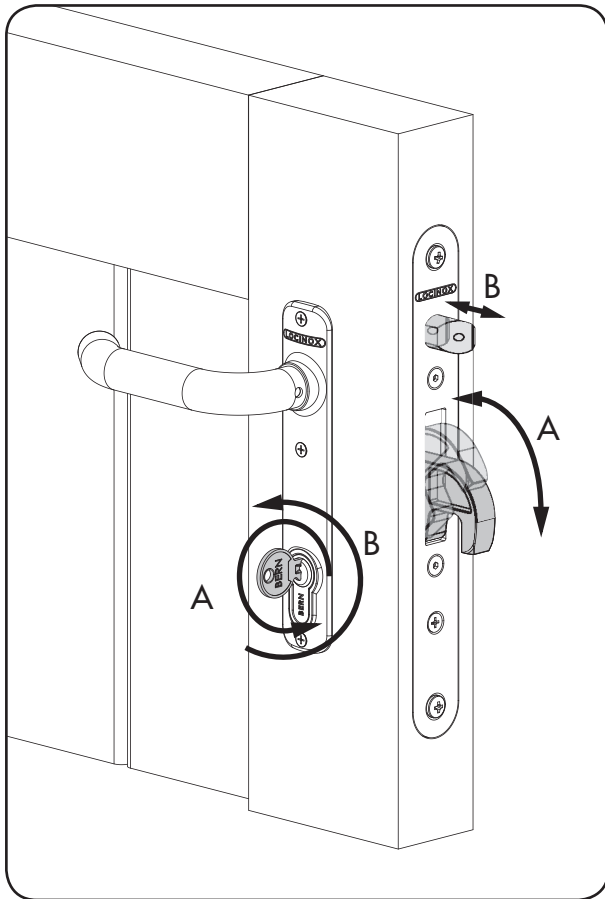

③ Key operated (B) & Throw (A)

④ H-WOOD lock & keep

⑤ SHKW: H-WOOD keep - Dimensions & profile adjustment

LOCINOX[®]
WWW.LOCINOX.COM

Doc. Nr.: MANU-000083

Locinox nv • Mannebeekstraat 21 • B-8790 Waregem • Belgium - Europe
Tel. +32 (0)56 77 27 66 • Fax. +32 (0)56 77 69 26 • E-mail: locinox@locinox.com