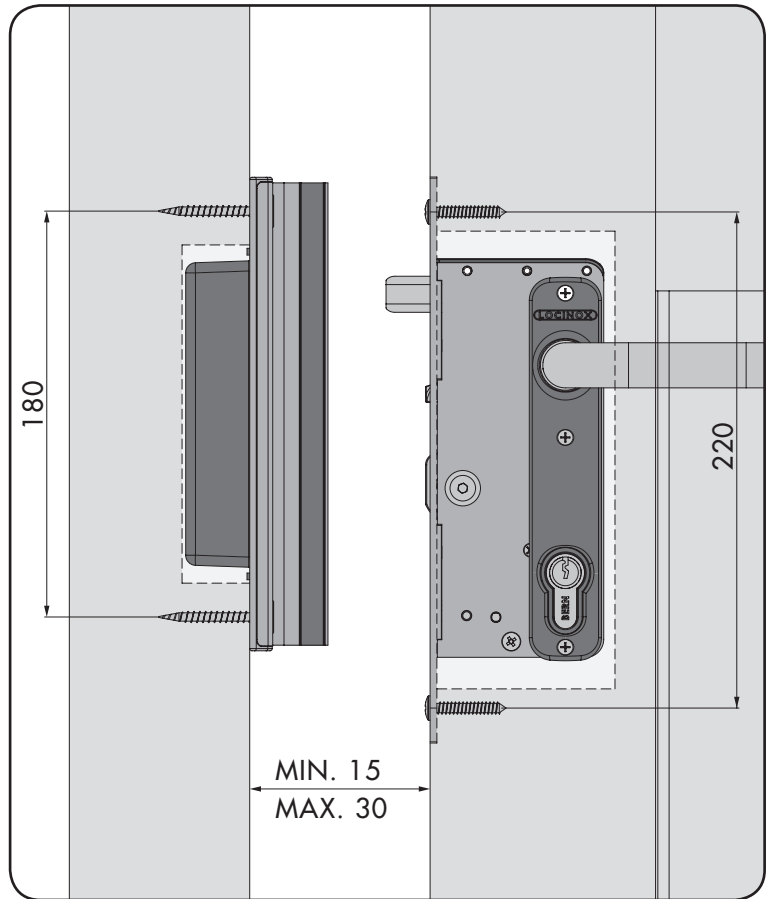

③ Key operated (B) & Throw (A)

④ H-WOOD lock & keep

⑤ SHKW: H-WOOD keep - Dimensions & profile adjustment

LOCINOX[®]
WWW.LOCINOX.COM

Doc. Nr.: MANU-000083

Locinox nv • Mannebeekstraat 21 • B-8790 Waregem • Belgium - Europe
Tel. +32 (0)56 77 27 66 • Fax. +32 (0)56 77 69 26 • E-mail: locinox@locinox.com