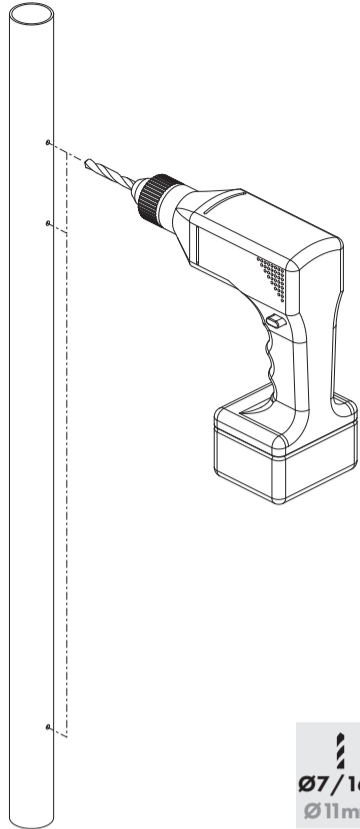

④ DRILL HOLES FOR BRACKETS

Ø7/16"
Ø11mm