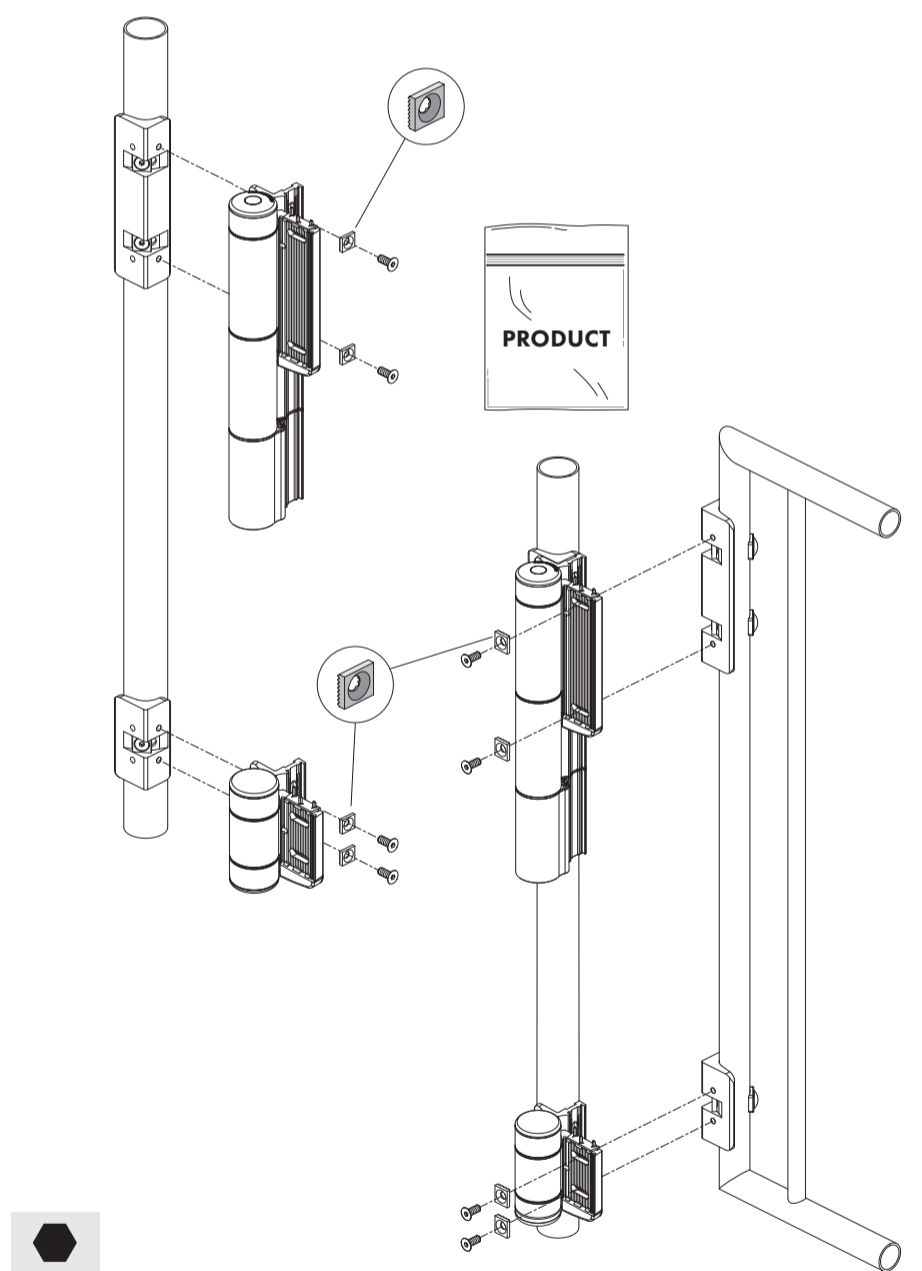

## ② ALIGN BRACKETS

## ③ DRILL HOLES FOR BRACKETS

**④ DRILL HOLES FOR BRACKETS**

Ø7/16"  
Ø11mm

**⑤ ATTACH BRACKETS TO FRAMES**

HEX  
5mm

**⑥ REMOVE EXISTING HINGE/CLOSER BOLTS**

HEX  
5mm

**⑦ INSTALL HINGE/CLOSER ON BRACKETS**