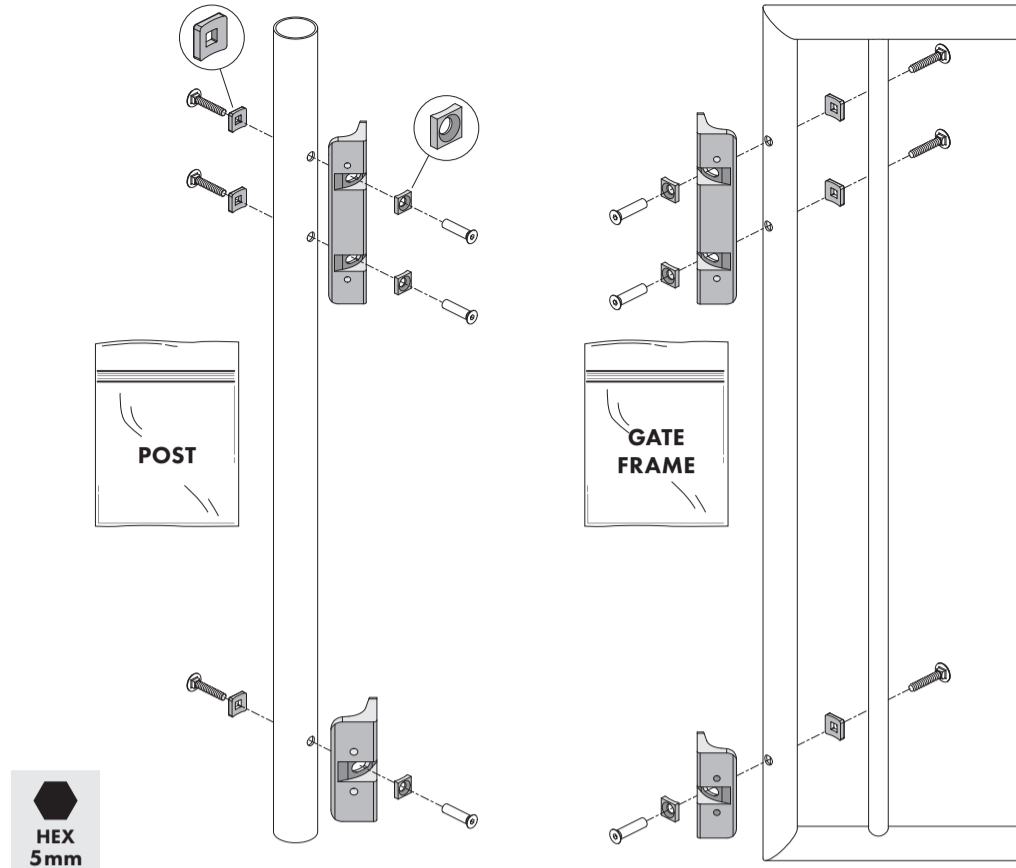

## ② ALIGN BRACKETS

## ③ DRILL HOLES FOR BRACKETS

**④ DRILL HOLES FOR BRACKETS**

Ø7/16"  
Ø11mm

**⑤ ATTACH BRACKETS TO FRAMES**

HEX  
5mm

**⑥ REMOVE EXISTING HINGE/CLOSER BOLTS**

HEX  
5mm

**⑦ INSTALL HINGE/CLOSER ON BRACKETS**