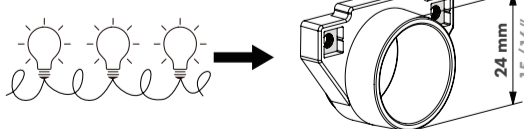

HEPTA75-230V

CUBE55-230V

CUBE75-230V

ARCO55-230V

ARCO75-230V

The light source contained in this luminaire shall only be replaced by the manufacturer or his service agent or a similar qualified person.

Input voltage: 220-240V  
 Input current: 22mA  
 Power: Max.4.6W  
 Power factor: >0.85  
 Light output: 300LUMEN