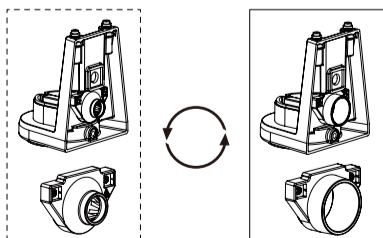

ARCO55-DC

ARCO75-DC

The light source contained in this luminaire shall only be replaced by the manufacturer or his service agent or a similar qualified person.

Input voltage: 12-24V  
 Input current: 200mA  
 Power: Max.3W  
 Light output: 270 LUMEN