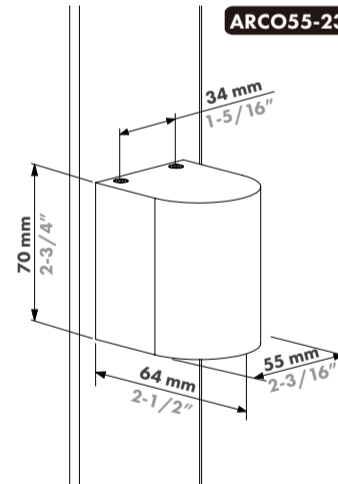

HEPTA75-230V

CUBE55-230V

CUBE75-230V

ARCO55-230V

ARCO75-230V

The light source contained in this luminaire shall only be replaced by the manufacturer or his service agent or a similar qualified person.

Input voltage: 220-240V  
 Input current: 22mA  
 Power: Max.4.6W  
 Power factor: >0.85  
 Light output: 300LUMEN