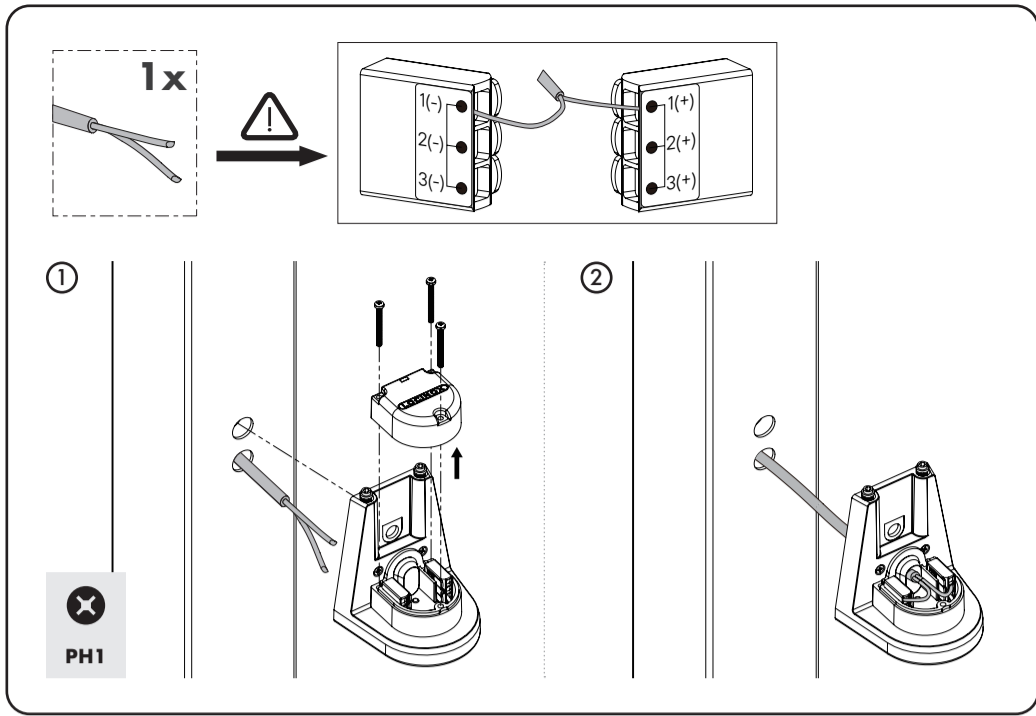

ARCO55-DC

ARCO75-DC

The light source contained in this luminaire shall only be replaced by the manufacturer or his service agent or a similar qualified person.

Input voltage: 12-24V  
 Input current: 200mA  
 Power: Max.3W  
 Light output: 270 LUMEN