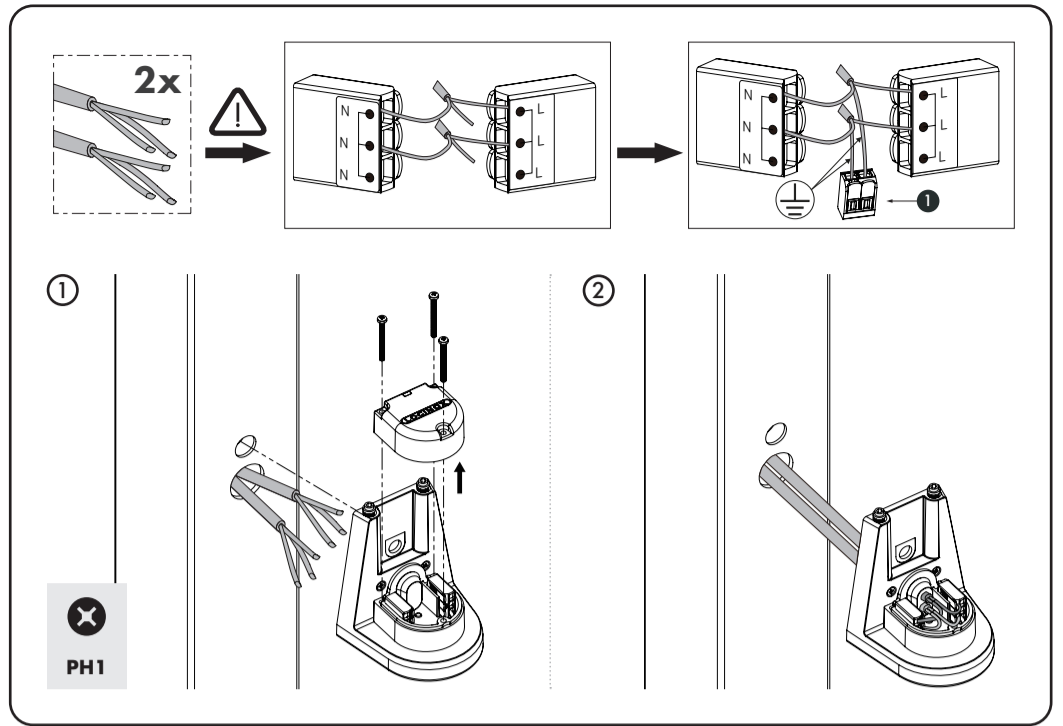

HEPTA75-230V

CUBE55-230V

CUBE75-230V

ARCO55-230V

ARCO75-230V

The light source contained in this luminaire shall only be replaced by the manufacturer or his service agent or a similar qualified person.

Input voltage: 220-240V  
 Input current: 22mA  
 Power: Max.4.6W  
 Power factor: >0.85  
 Light output: 300LUMEN