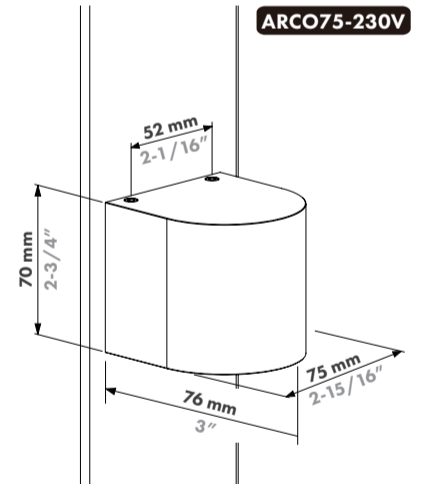

HEPTA75-230V

CUBE55-230V

CUBE75-230V

ARCO55-230V

ARCO75-230V

The light source contained in this luminaire shall only be replaced by the manufacturer or his service agent or a similar qualified person.

Input voltage: 220-240V  
 Input current: 22mA  
 Power: Max.4.6W  
 Power factor: >0.85  
 Light output: 300LUMEN