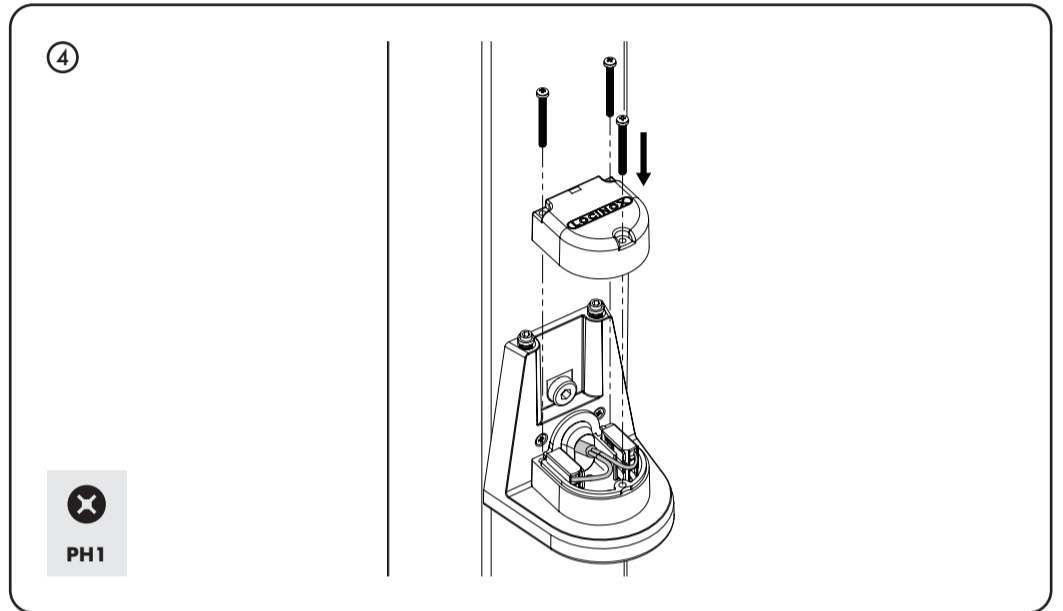

HEPTA75-230V

CUBE55-230V

CUBE75-230V

ARCO55-230V

ARCO75-230V

The light source contained in this luminaire shall only be replaced by the manufacturer or his service agent or a similar qualified person.

Input voltage: 220-240V  
 Input current: 22mA  
 Power: Max.4.6W  
 Power factor: >0.85  
 Light output: 300LUMEN