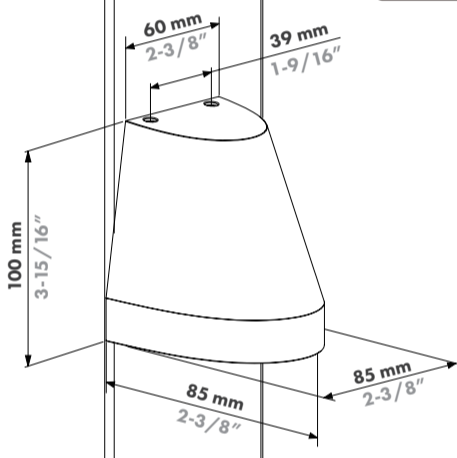

HEX

5 mm

3 mm

CONE85-DC