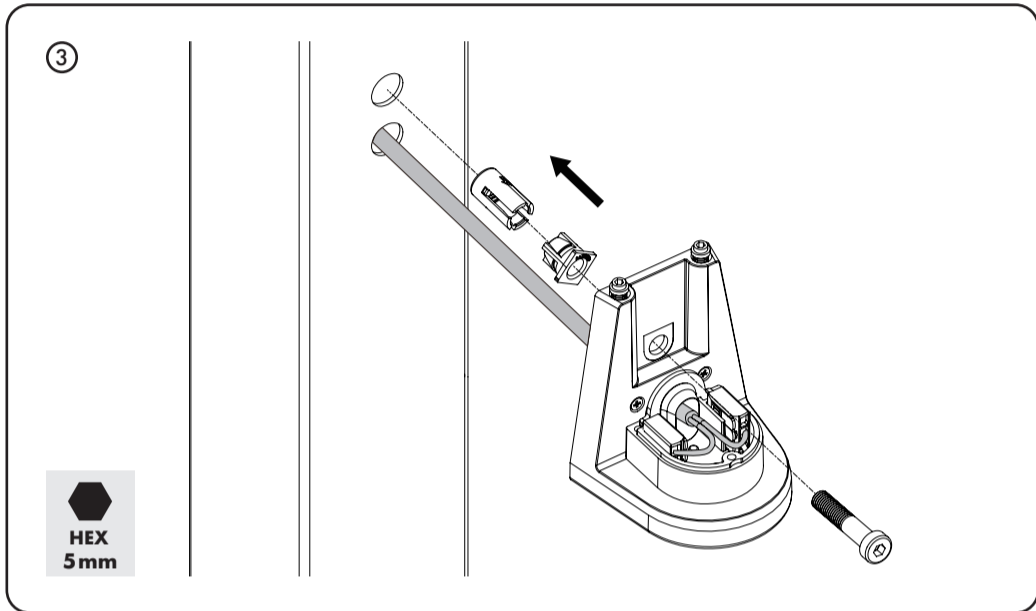

HEPTA75-230V

CUBE55-230V

CUBE75-230V

ARCO55-230V

ARCO75-230V

The light source contained in this luminaire shall only be replaced by the manufacturer or his service agent or a similar qualified person.

Input voltage: 220-240V  
 Input current: 22mA  
 Power: Max.4.6W  
 Power factor: >0.85  
 Light output: 300LUMEN