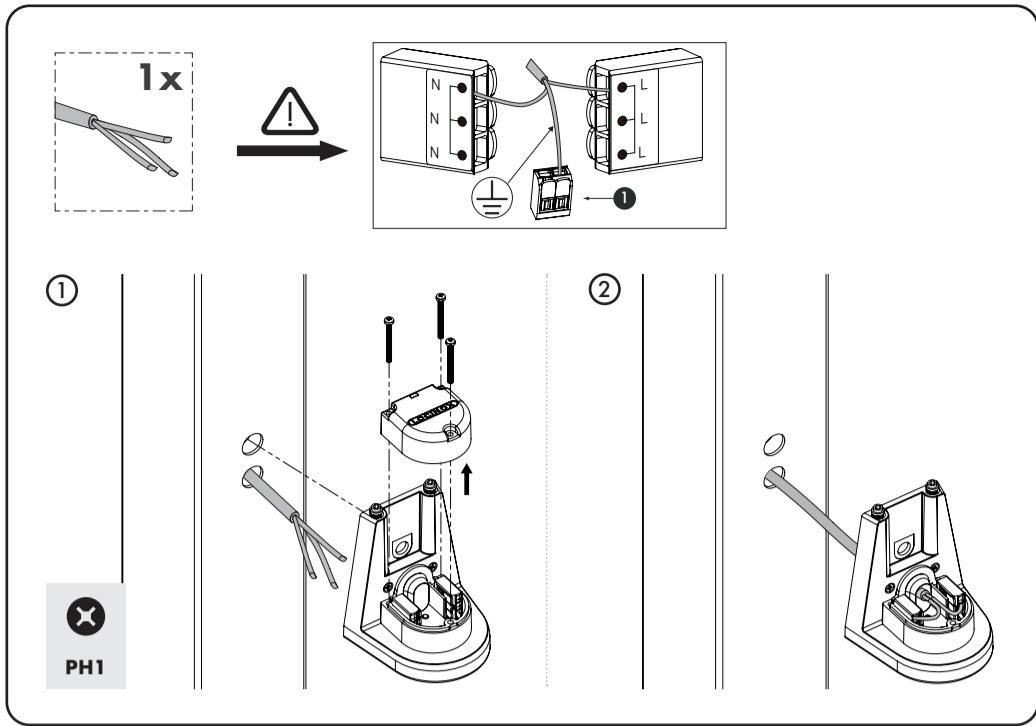

HEPTA75-230V

CUBE55-230V

CUBE75-230V

ARCO55-230V

ARCO75-230V

The light source contained in this luminaire shall only be replaced by the manufacturer or his service agent or a similar qualified person.

Input voltage: 220-240V  
 Input current: 22mA  
 Power: Max.4.6W  
 Power factor: >0.85  
 Light output: 300LUMEN