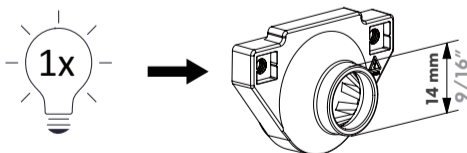

ARCO55-DC

ARCO75-DC

The light source contained in this luminaire shall only be replaced by the manufacturer or his service agent or a similar qualified person.

Input voltage: 12-24V  
 Input current: 200mA  
 Power: Max.3W  
 Light output: 270 LUMEN