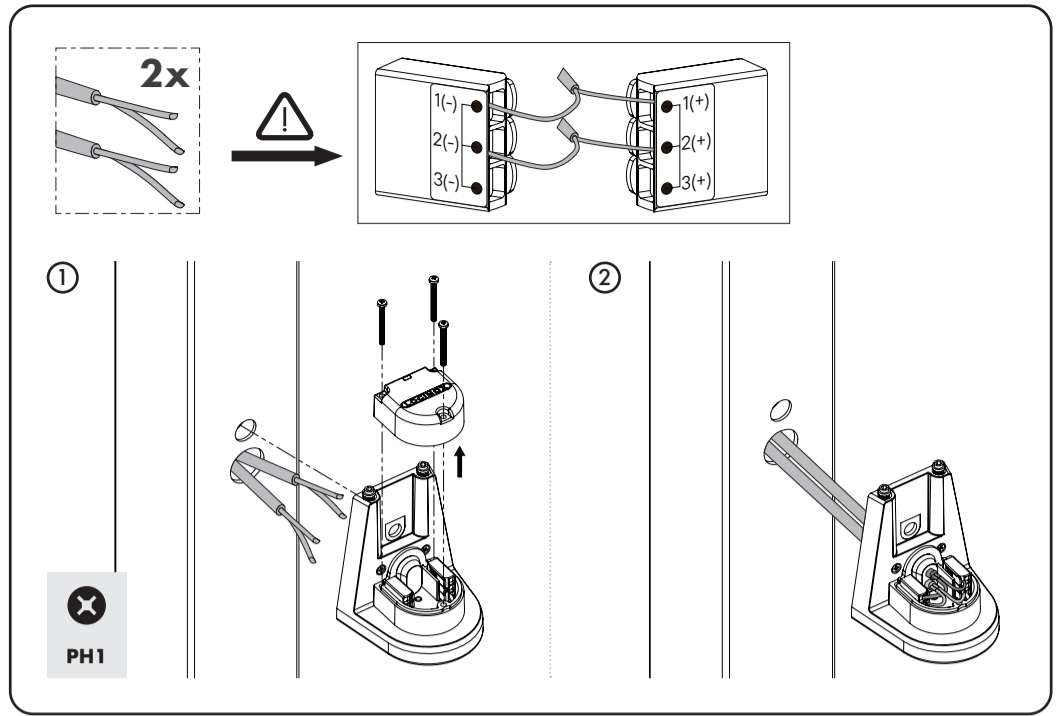

ARCO55-DC

ARCO75-DC

The light source contained in this luminaire shall only be replaced by the manufacturer or his service agent or a similar qualified person.

Input voltage: 12-24V  
 Input current: 200mA  
 Power: Max.3W  
 Light output: 270 LUMEN