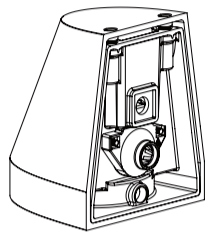

LOCINOX USA

CONE85-DC