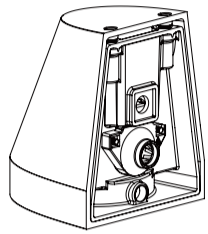

CONE85-230V