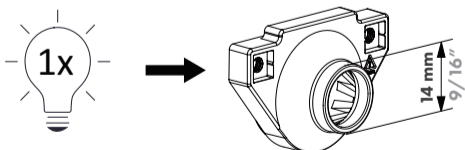

HEPTA75-230V

CUBE55-230V

CUBE75-230V

ARCO55-230V

ARCO75-230V

The light source contained in this luminaire shall only be replaced by the manufacturer or his service agent or a similar qualified person.

Input voltage: 220-240V  
 Input current: 22mA  
 Power: Max.4.6W  
 Power factor: >0.85  
 Light output: 300LUMEN