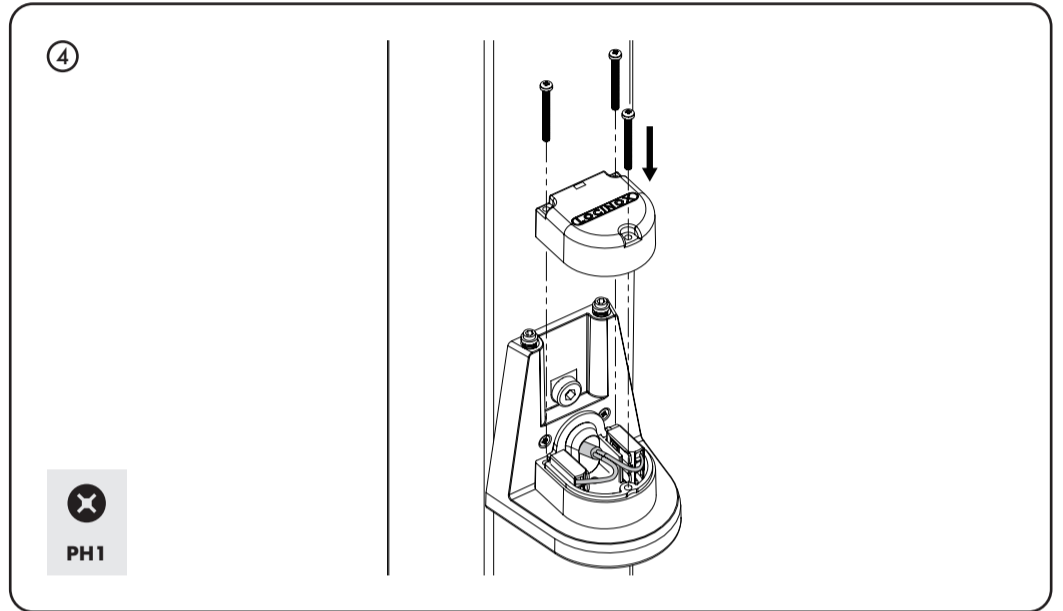

ARCO55-DC

ARCO75-DC

The light source contained in this luminaire shall only be replaced by the manufacturer or his service agent or a similar qualified person.

Input voltage: 12-24V  
 Input current: 200mA  
 Power: Max.3W  
 Light output: 270 LUMEN