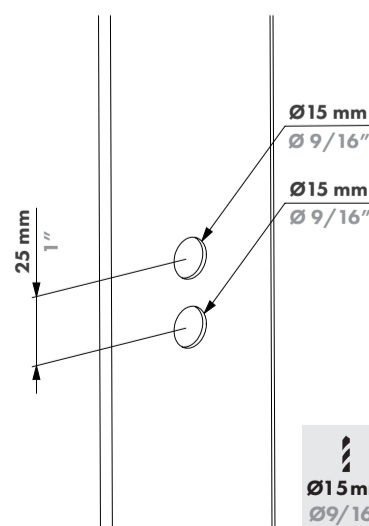

HEPTA75-230V

CUBE55-230V

CUBE75-230V

ARCO55-230V

ARCO75-230V

The light source contained in this luminaire shall only be replaced by the manufacturer or his service agent or a similar qualified person.

Input voltage: 220-240V  
 Input current: 22mA  
 Power: Max.4.6W  
 Power factor: >0.85  
 Light output: 300LUMEN