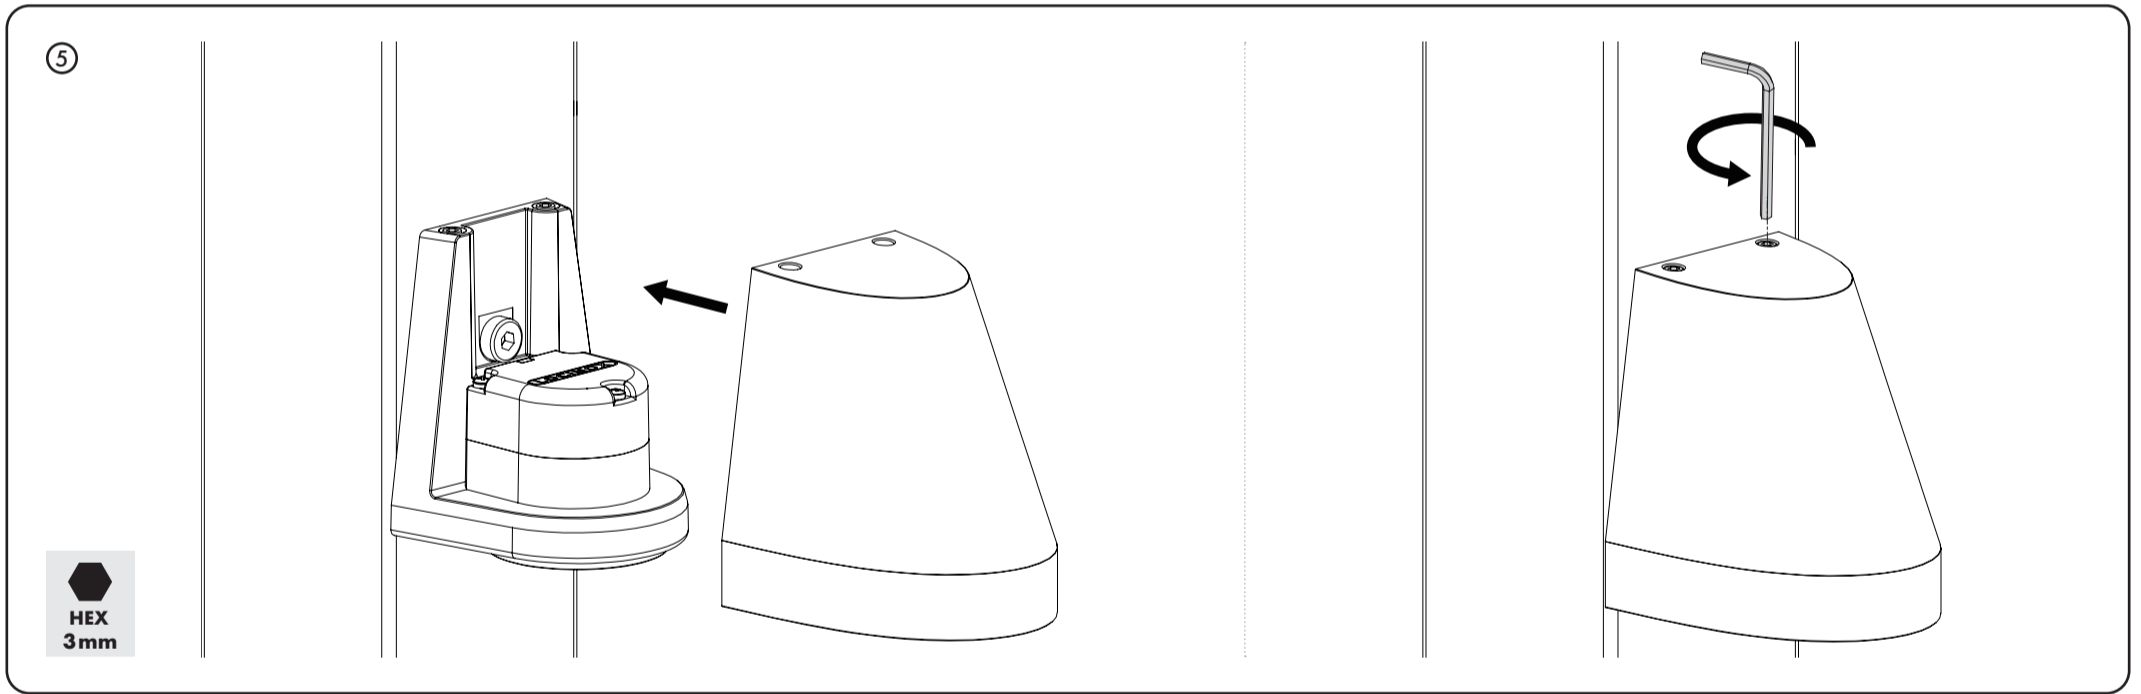

ARCO55-DC

ARCO75-DC

The light source contained in this luminaire shall only be replaced by the manufacturer or his service agent or a similar qualified person.

Input voltage: 12-24V  
 Input current: 200mA  
 Power: Max.3W  
 Light output: 270 LUMEN