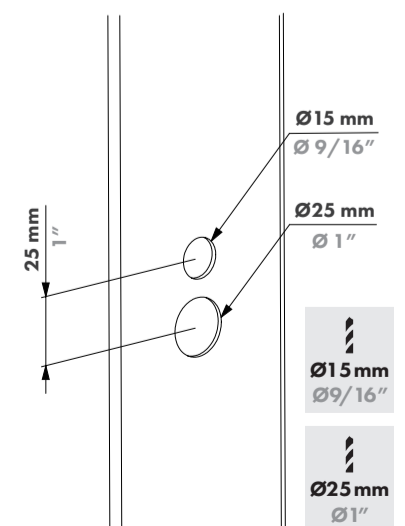

HEPTA75-230V

CUBE55-230V

CUBE75-230V

ARCO55-230V

ARCO75-230V

The light source contained in this luminaire shall only be replaced by the manufacturer or his service agent or a similar qualified person.

Input voltage: 220-240V  
 Input current: 22mA  
 Power: Max.4.6W  
 Power factor: >0.85  
 Light output: 300LUMEN