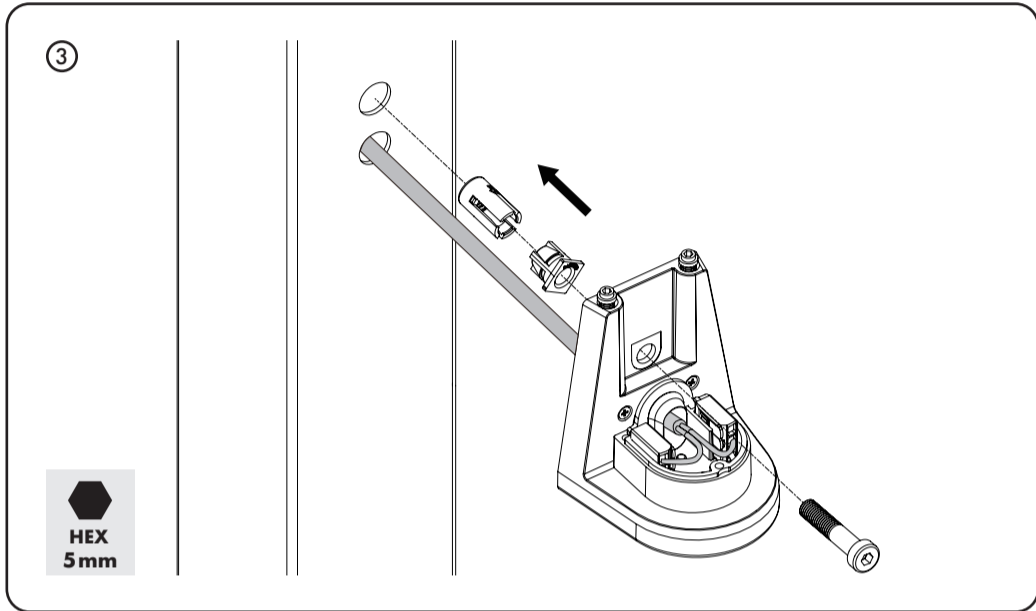

ARCO55-DC

ARCO75-DC

The light source contained in this luminaire shall only be replaced by the manufacturer or his service agent or a similar qualified person.

Input voltage: 12-24V  
 Input current: 200mA  
 Power: Max.3W  
 Light output: 270 LUMEN