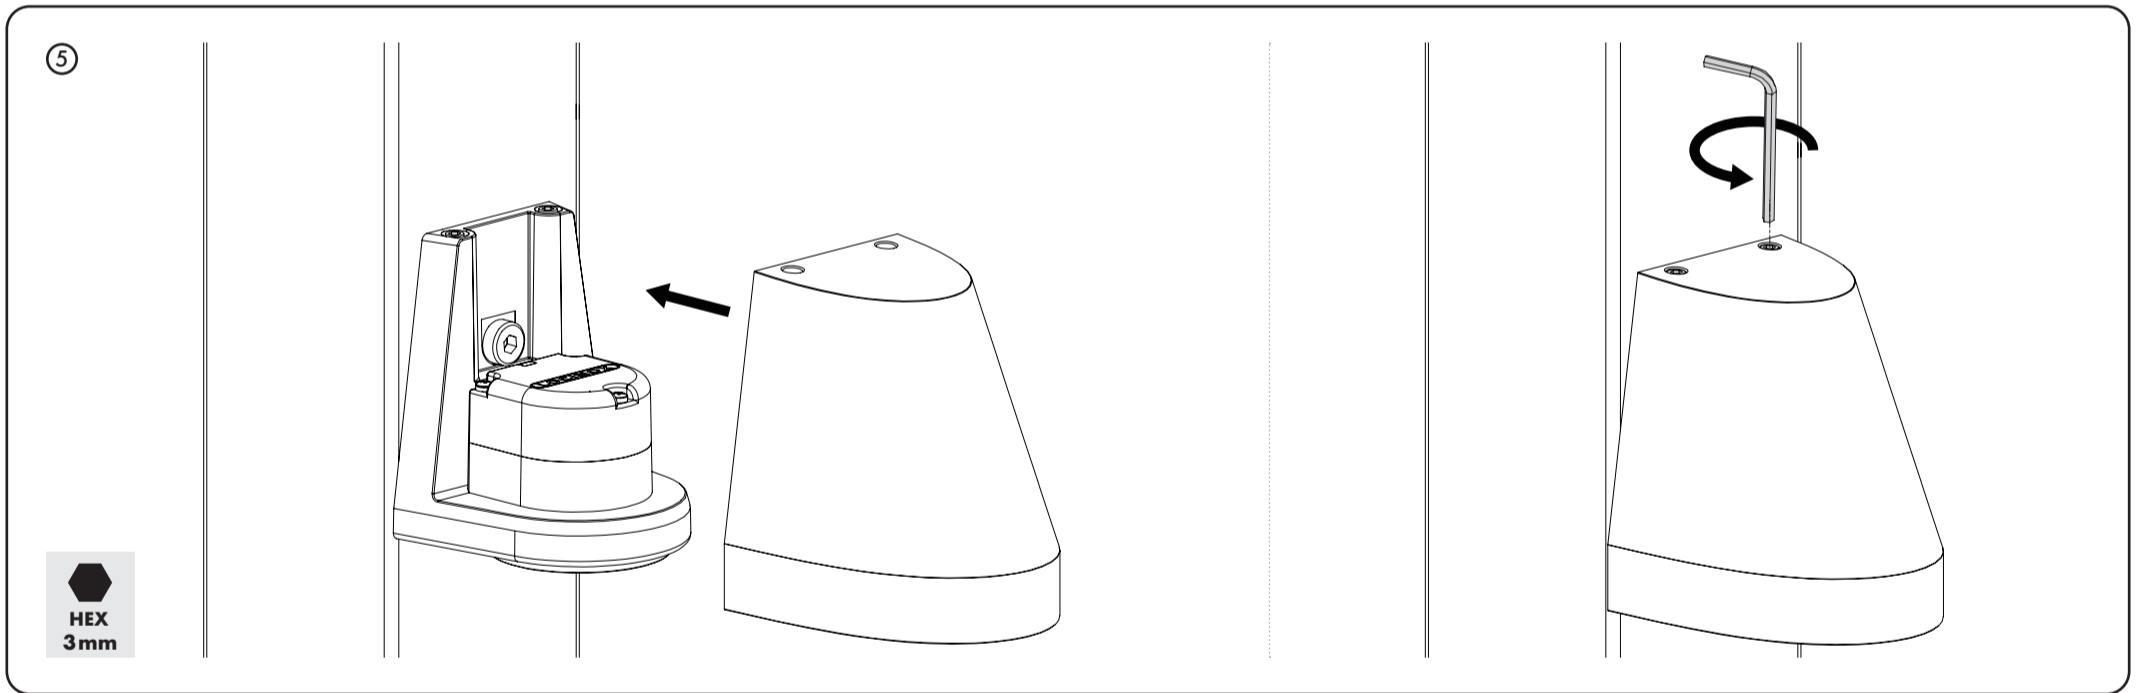

HEPTA75-230V

CUBE55-230V

CUBE75-230V

ARCO55-230V

ARCO75-230V

The light source contained in this luminaire shall only be replaced by the manufacturer or his service agent or a similar qualified person.

Input voltage: 220-240V  
 Input current: 22mA  
 Power: Max.4.6W  
 Power factor: >0.85  
 Light output: 300LUMEN