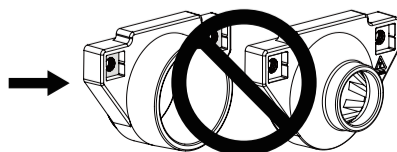

ARCO55-DC

ARCO75-DC

The light source contained in this luminaire shall only be replaced by the manufacturer or his service agent or a similar qualified person.

Input voltage: 12-24V  
 Input current: 200mA  
 Power: Max.3W  
 Light output: 270 LUMEN