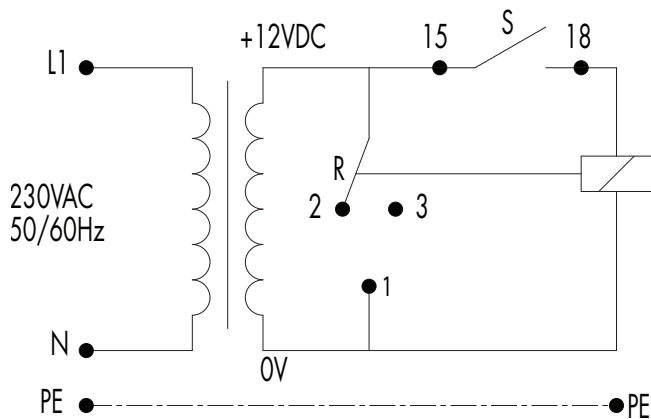

LOCINOX[®]

Let's make it better together

DC-ACCESS-12V/20W

① Content

② DC-ACCESS

③ Wiring

④ Timing

Time adjustable
1 - 99 seconds