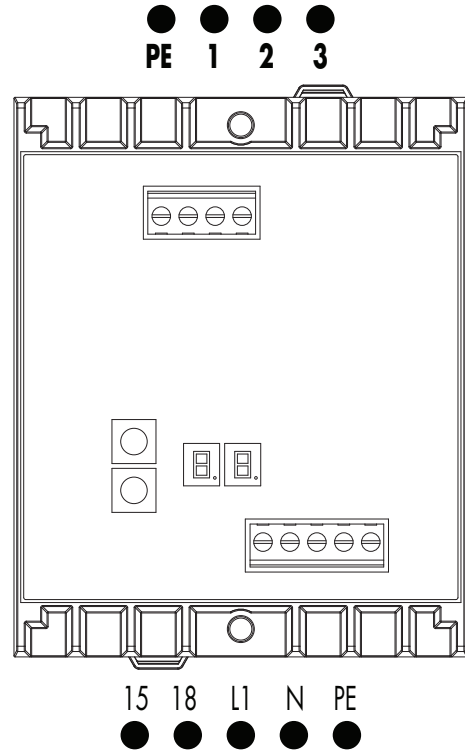

LOCINOX[®]

Let's make it better together

DC-ACCESS-12V/20W

① Content

② DC-ACCESS

③ Wiring

④ Timing

Time adjustable
1 - 99 seconds