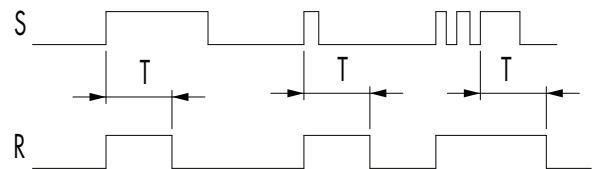

LOCINOX[®]

Let's make it better together

DC-ACCESS-12V/20W

① Content

② DC-ACCESS

③ Wiring

④ Timing

Time adjustable
1 - 99 seconds