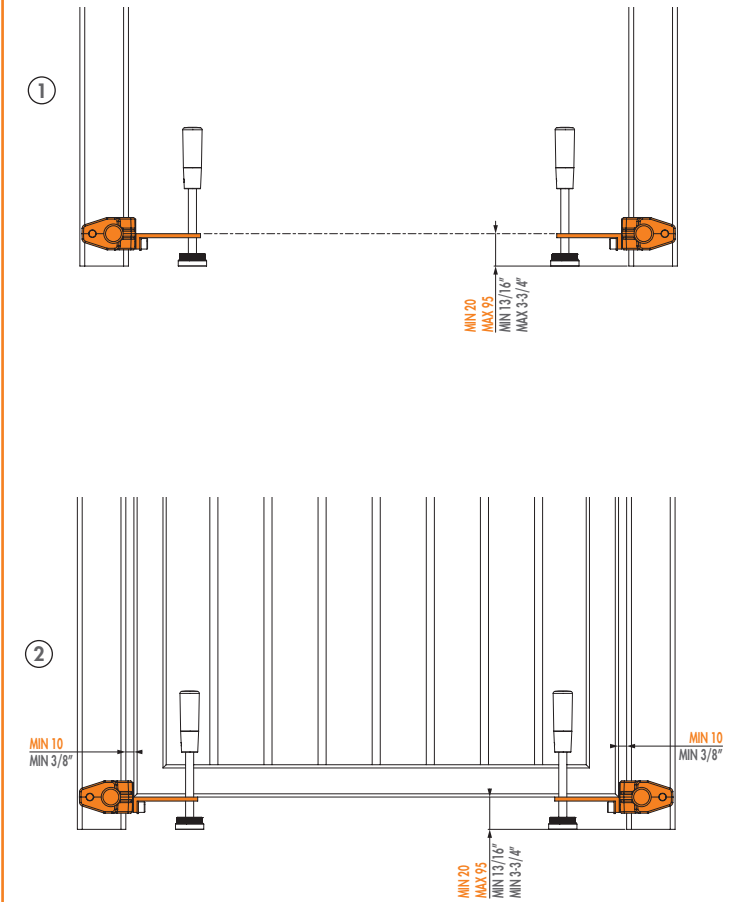

LOCINOX

Let's make better fences together

DRILLVISE 2 INSTALLATION INSTRUCTION

PACKAGE CONTENT

- 1. 2x Drillvise 2 Clamp
- 2. 2x Height Clamp
- 3. 2x Spacer 5mm
- 4. 2x Spacer 45mm

DIMENSIONS

1. ASSEMBLING

2. POSITIONING