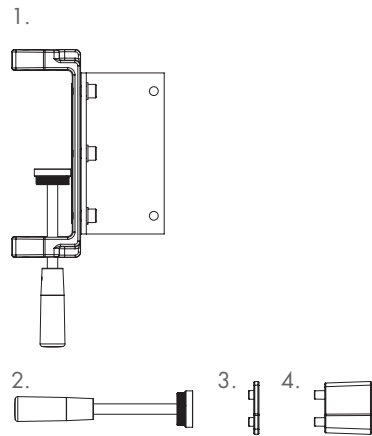

LOCINOX

Let's make better fences together

DRILLVISE 2 INSTALLATION INSTRUCTION

PACKAGE CONTENT

- 1. 2x Drillvise 2 Clamp
- 2. 2x Height Clamp
- 3. 2x Spacer 5mm
- 4. 2x Spacer 45mm

DIMENSIONS

1. ASSEMBLING

2. POSITIONING