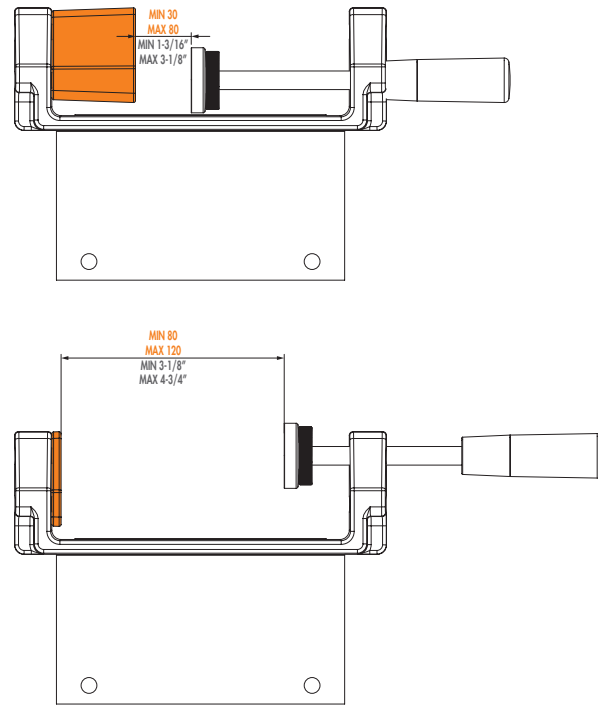

LOCINOX

Let's make better fences together

DRILLVISE 2 INSTALLATION INSTRUCTION

PACKAGE CONTENT

- 1. 2x Drillvise 2 Clamp
- 2. 2x Height Clamp
- 3. 2x Spacer 5mm
- 4. 2x Spacer 45mm

DIMENSIONS

1. ASSEMBLING

2. POSITIONING