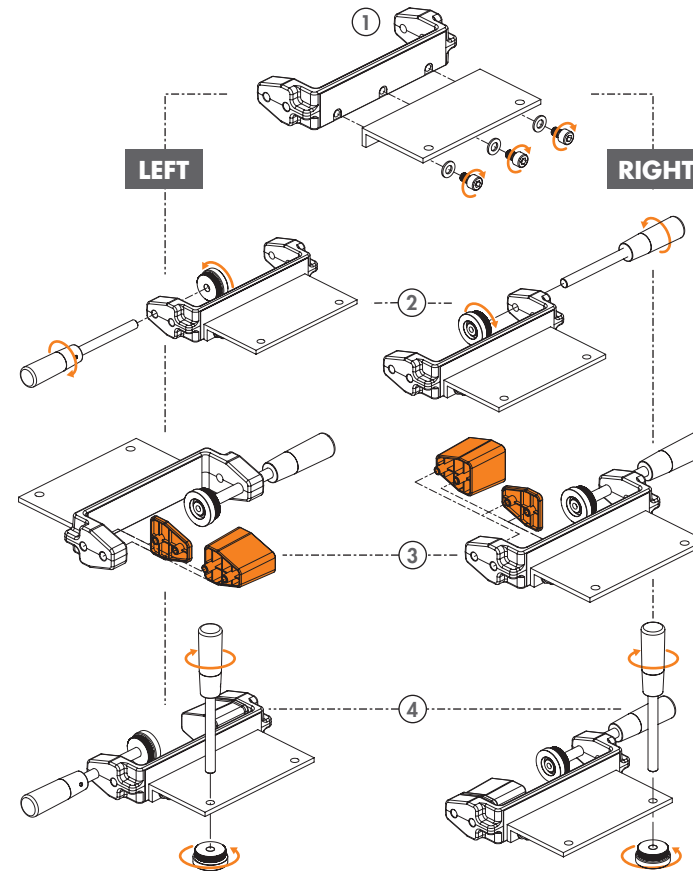

LOCINOX

Let's make better fences together

DRILLVISE 2 INSTALLATION INSTRUCTION

PACKAGE CONTENT

- 1. 2x Drillvise 2 Clamp
- 2. 2x Height Clamp
- 3. 2x Spacer 5mm
- 4. 2x Spacer 45mm

DIMENSIONS

1. ASSEMBLING

2. POSITIONING